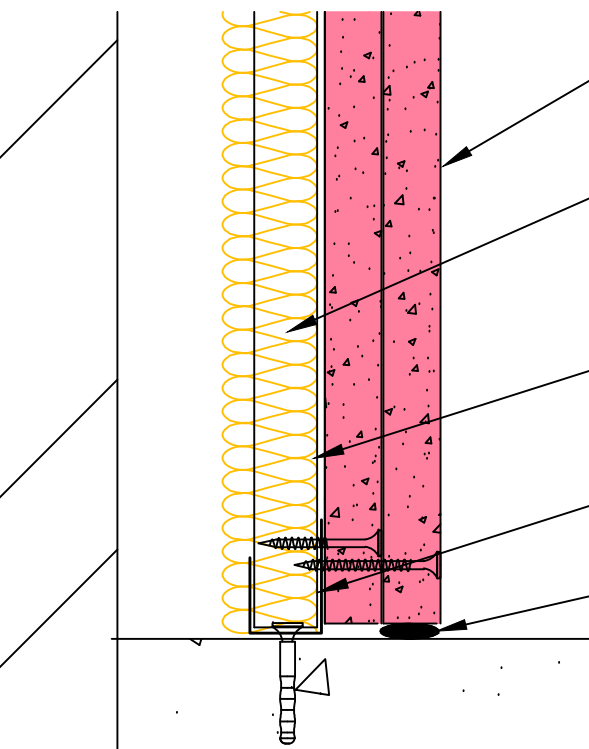

Fixing Brackets at 800mm centres
 AH185 = 75mm Leg
 AH186 = 125mm Leg
 AH175 = 175mm Leg

SPEEDLINE Drywall Screws

2x15mm British Gypsum Gyproc FireLine

25mm APR

SPEEDLINE SWL507 Wall Liner at 600mm centres

SPEEDLINE SWL60 Perimeter Track Fixed to Floor at 600mm centres with suitable fixing

SPEEDLINE Intumescent Sealant

CDR No: DATE: 22/10/19 Details to be read in conjunction with project specification guidelines

WALL LINING SYSTEM - WL507-B-62(25)

All performance data and system specifications are for systems constructed with materials & components as shown. The inclusion or substitution of any other manufacturers materials or components could invalidate test data and system performance and permission must be given in writing by SIG PLC.